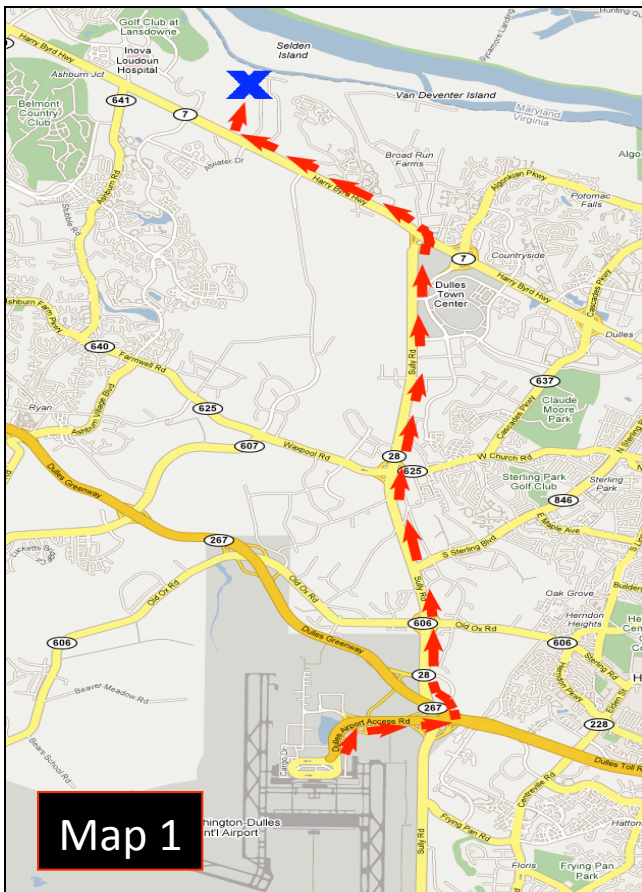

Directions from Dulles Airport to Janelia Farm (19700 Helix Dr., Ashburn, VA)

1. Exit the Airport going toward Washington (Map1).
2. Take Route 28 North (exit #9B) toward Sterling and go North for 6.5 miles
3. Merge onto Leesburg Pike (Rt. 7) West toward Leesburg, for 2.3 miles
4. Turn Right at the 4th light at Janelia Farm Blvd. (sign for Janelia Technology Park)
5. Turn right at the stop sign onto Helix Dr.
6. Security will direct you to the turning circle at the end of Helix Dr. (map 2)
7. Enter the large glass building at the turning circle